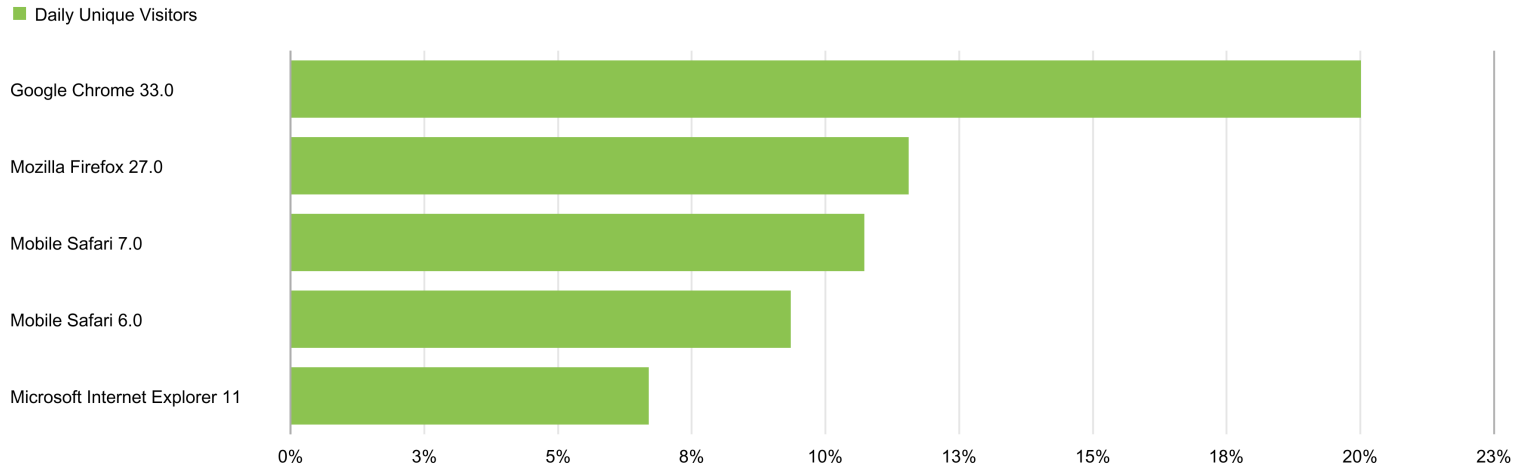

Browsers Report

Report Suite: Care 2 - PreProduction

Date: March 2014

Segment: All Visits (No Segment)

Report Type: Ranked
 Selected Metrics: Daily Unique Visitors
 Correlation Filter: None
 Broken Down by: None
 Data Filter: None

Compare to Report Suite: None
 Compare to Segment: None
 Percent Shown as: Number
 Include Current Data: No

Browsers Report | All Visits (No Segment) | March 2014 | Graph generated by Adobe Analytics at 1:55 PM PST, 5 Mar 2014